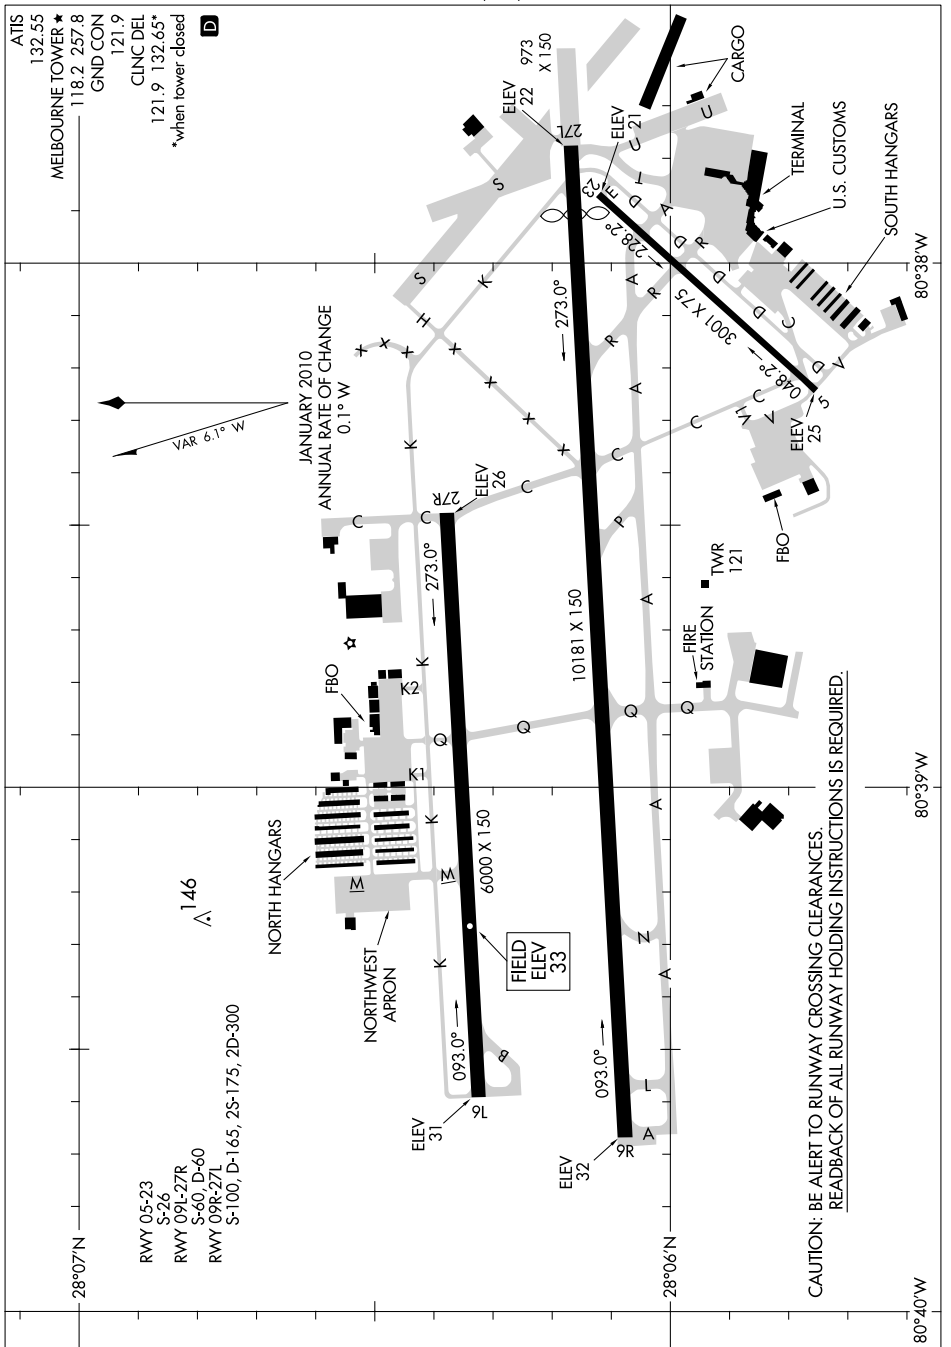

AIRPORT DIAGRAM

AL-252 (FAA)

MELBOURNE INTL (MLB)
MELBOURNE, FLORIDA

SE-3, 25 JUL 2013 to 22 AUG 2013

CAUTION: BE ALERT TO RUNWAY CROSSING CLEARANCES.
READBACK OF ALL RUNWAY HOLDING INSTRUCTIONS IS REQUIRED.

SE-3, 25 JUL 2013 to 22 AUG 2013

AIRPORT DIAGRAM

MELBOURNE, FLORIDA
MELBOURNE INTL (MLB)